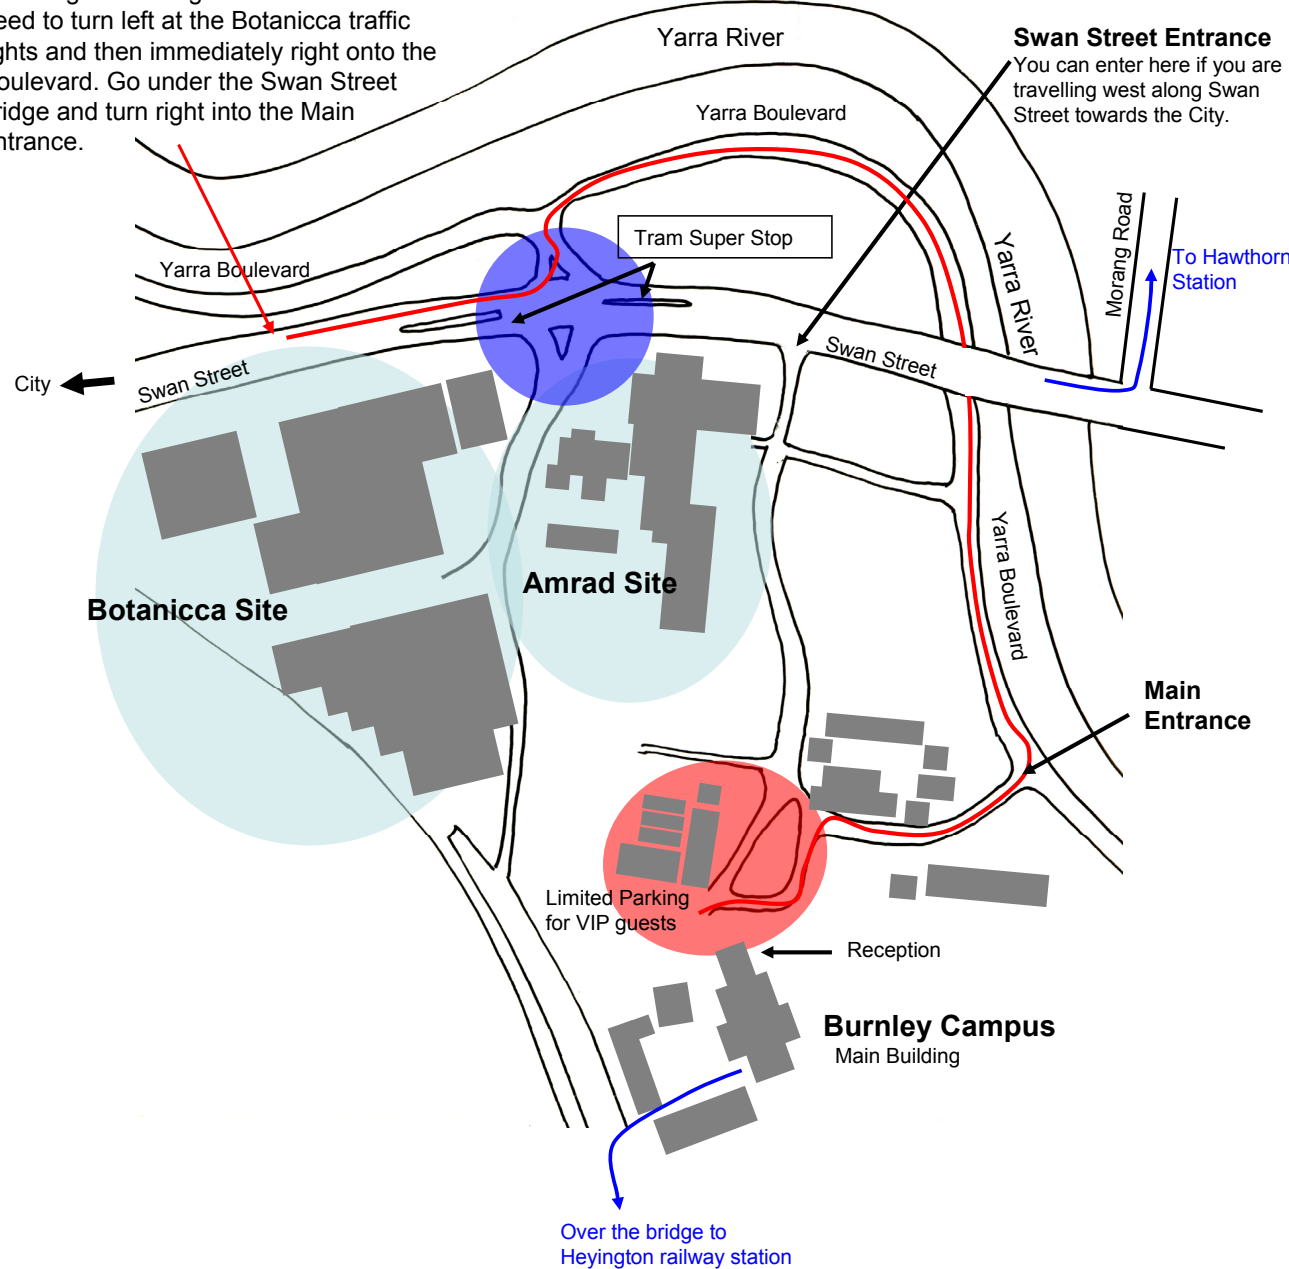

You are not allowed to turn right from Swan Street into Burnley's entrance. Cars travelling east along Swan Street will need to turn left at the Botanicca traffic lights and then immediately right onto the Boulevard. Go under the Swan Street bridge and turn right into the Main entrance.

How to get to Burnley

Melway reference: Map 45, Grid A12
Melway map 472 has a detailed Campus map.

By bicycle: Capital City Trail, bike parking and showers are available on campus.

By tram: From Flinders Street along Exhibition St Extension on to Swan Street; Route No. 70, stop 18. From Kew Junction; Route No. 75, stop 29. Along Riversdale Road heading west; Route No 70 stop 18 and Route No. 75, stop 29.

By train: Burnley Station on Lilydale, Belgrave, Alamein or Glen Waverley lines, Hawthorn Station on Lilydale, Belgrave & Alamein lines Heyington Station on Glen Waverley line.

By road: The campus is located at 500 Yarra Boulevard, Richmond. Parking is on the Boulevard. Some parking can also be accessed via the F.R.Smith Drive, follow the signs to 'Burnley Sidings'. There is limited parking on campus for VIP guests. Parking permits are available from reception.

Access from the Eastern Freeway: Take the Chandler Hwy exit and head south. Turn right into Princess Street and follow it through the Kew Junction all the way to the end. (Princess St changes its name to Denmark St. and then again into Power St.) Turn right from the left lane into Swan Street, cross over the bridge and immediately turn left into Burnley's entrance.