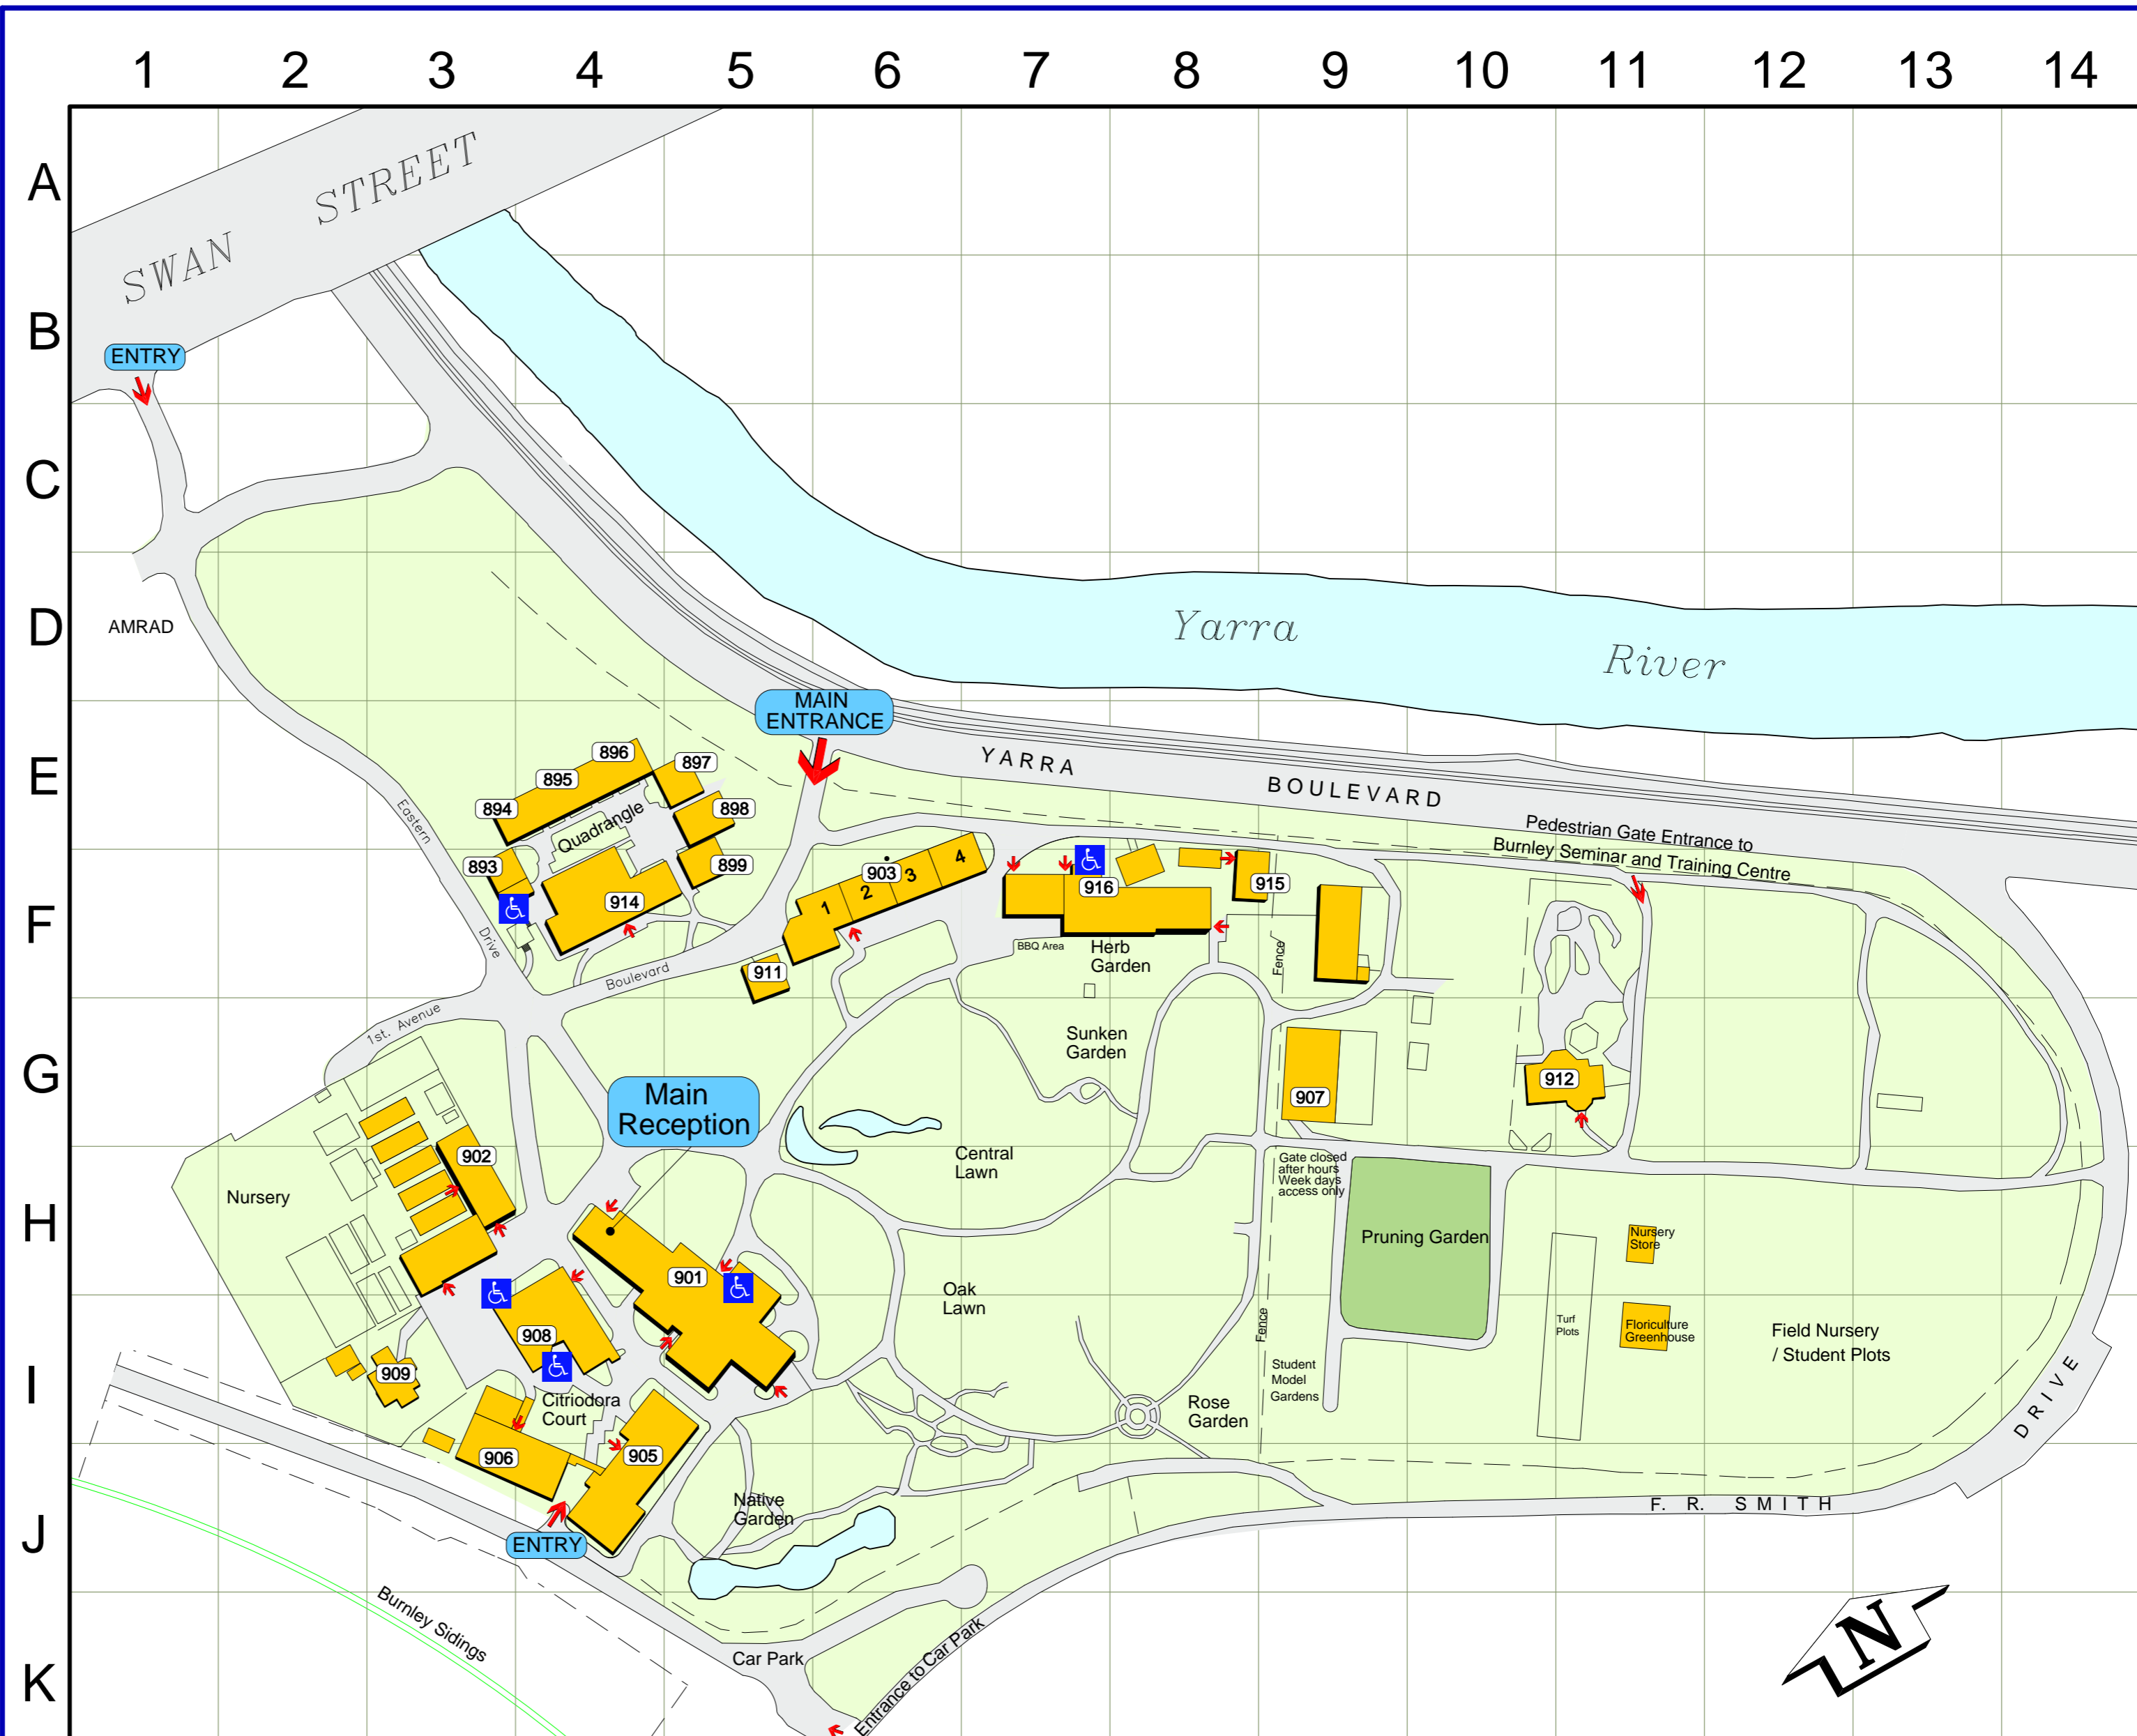

Code	Building Name or Occupant	No	Grid
	MAIN RECEPTION	901	H4

STUDENT & ADMINISTRATIVE SERVICES

Student Administration	901	H4
Canteen/Student Amenities	908	I4
Counselling & Support Centre	908	I5
Centenary Centre (Plants in Print)	911	F5
Sports & Recreation Centre	916	F7
Hall	901	I5

LECTURE ROOMS

Arboriculture Centre	916	F8
Centre for Urban Horticulture	903	F6
Burnley Seminar and Training Centre	912	G11
Engineering Classrooms	903	F6
Burnley Hall	901	I5
Landscape Facility	907	G9
Library	914	F4
Main Building	901	H5
Nursery Lecture Rooms	902	H3
Plant Sciences Laboratories	905	J4
Plant Sciences Lab Extension	906	J3
Quadrangle Lecture Rooms	893-899	E4

FIELD RESEARCH AREA

Floriculture Greenhouse	---	I11
Pruning Garden	---	H10
Student Model Garden	---	I9

MAINTENANCE/STORAGE AREAS

Caretakers Residence	909	I3
Nursery Building	---	H11
Grounds Maintenance & Workshops	916	F7
Carpentry Workshops	915	F9

NO PARKING ON CAMPUS

- Student & Staff Parking - FR Smith Drive
- Visitor Parking - Yarra Boulevard

EMERGENCY CONTACT NUMBERS

Switchboard	- 9250 6800
Outside line (Emergencies)	- Dial 0 First
Poisons Information Centre	- 131 126
Fire	- 000
Ambulance	- 000
Police	- 000
Police - Richmond	- 9427 1666
Maintenance	- 9406 5610
Security - Parkville	- 0344 6666
Caretaker	- 9250 6836
Caretaker (mobile)	- 0425 780 107

- Main Entry to Buildings
- Wheelchair accessible toilets
- Fence

THE UNIVERSITY OF MELBOURNE

BURNLEY CAMPUS
Institute of Land and Food Resources

500 Yarra Boulevard, Richmond, Victoria 3121.
Tel: 9250 6800 Fax: 9250 6885
Melway Ref : 45 A12