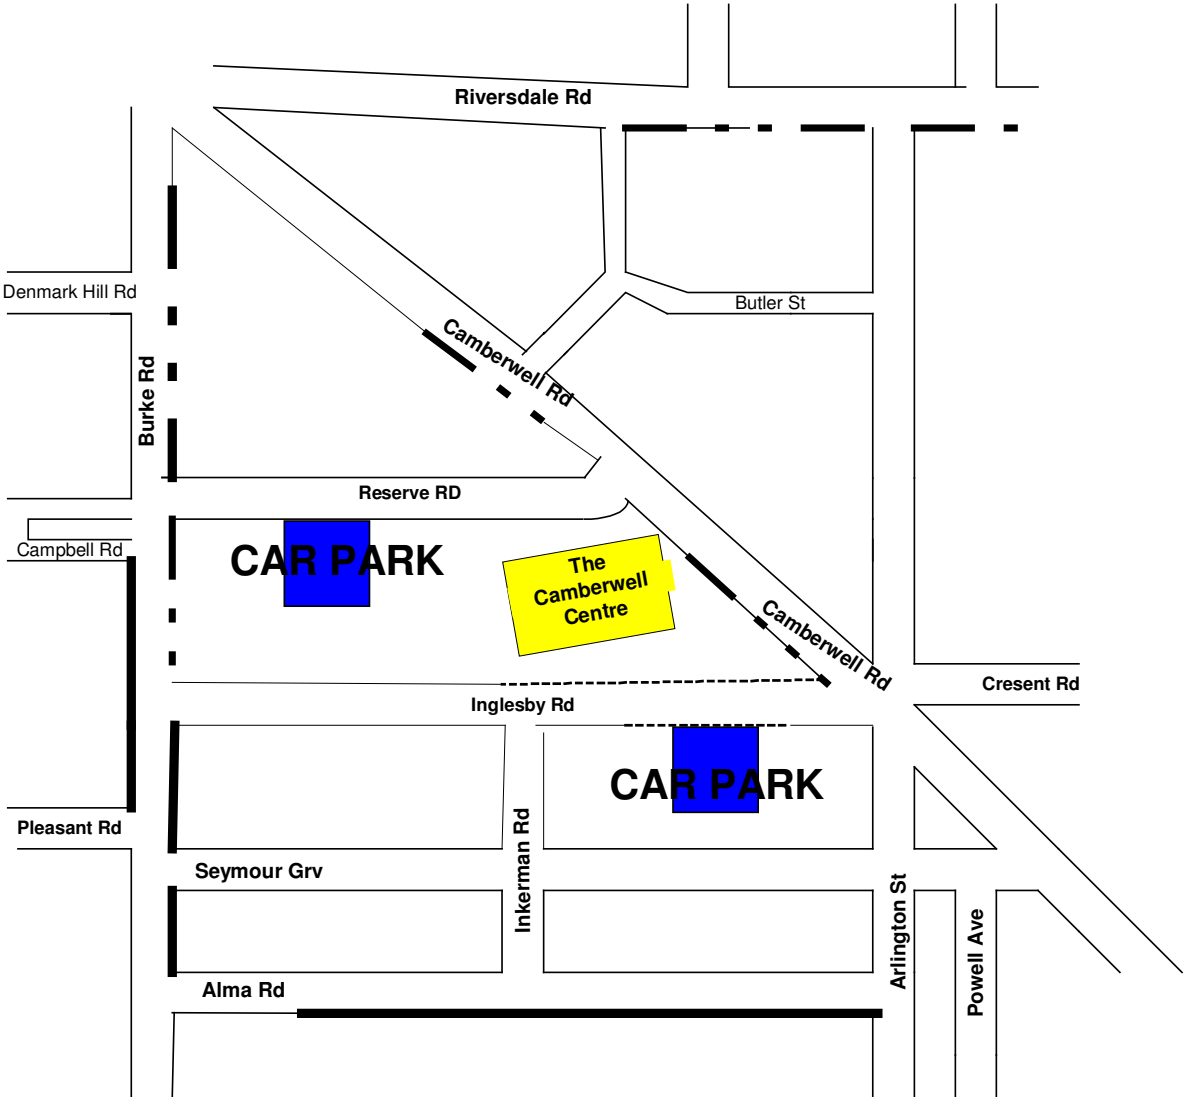

Camberwell Centre Parking

NB
Reserve Rd Car Park is only available on weekends (free all day parking)
Inglesby Rd Car Park is for 2 hour parking Mon-Fri