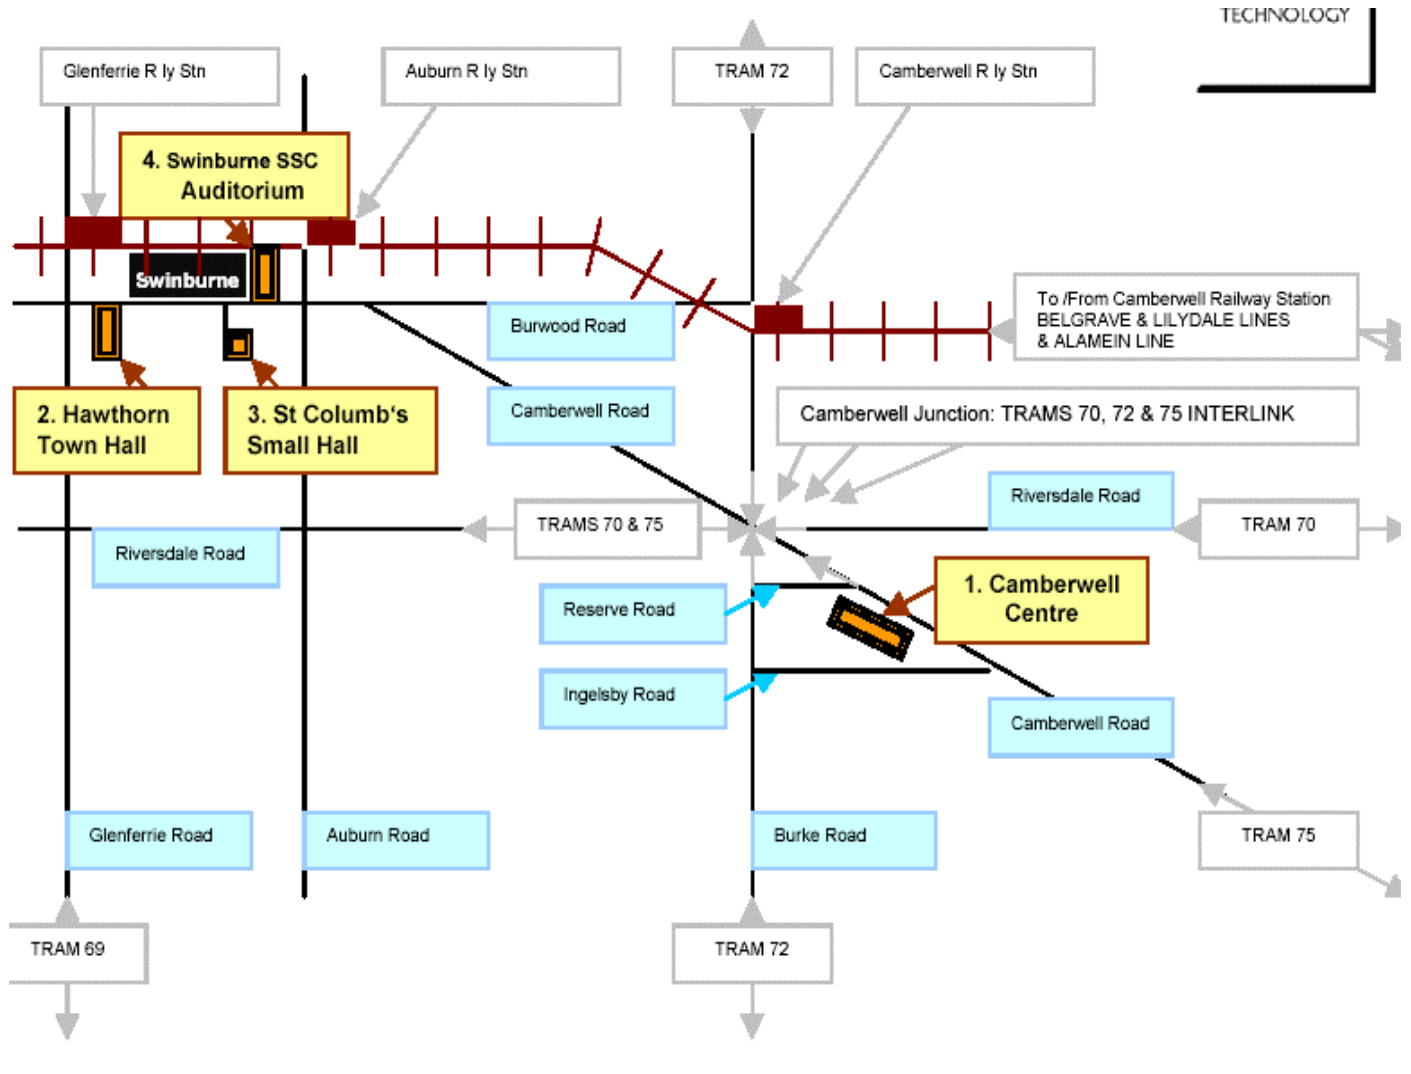

Transport Map

Getting to the Centre

- An easy walk from Camberwell Junction (Camberwell, Riversdale & Burke Roads)..
- Tram Route 75 and within short walking distance of Tram Routes 70 and 72. Tram Routes 70 and 75 run along Riversdale Road west of Camberwell Junction and cross Glenferrie Road at Hawthorn. Tram Route 72 connects with Camberwell Railway Station (About 1 km walking distance from/to the Camberwell Centre).